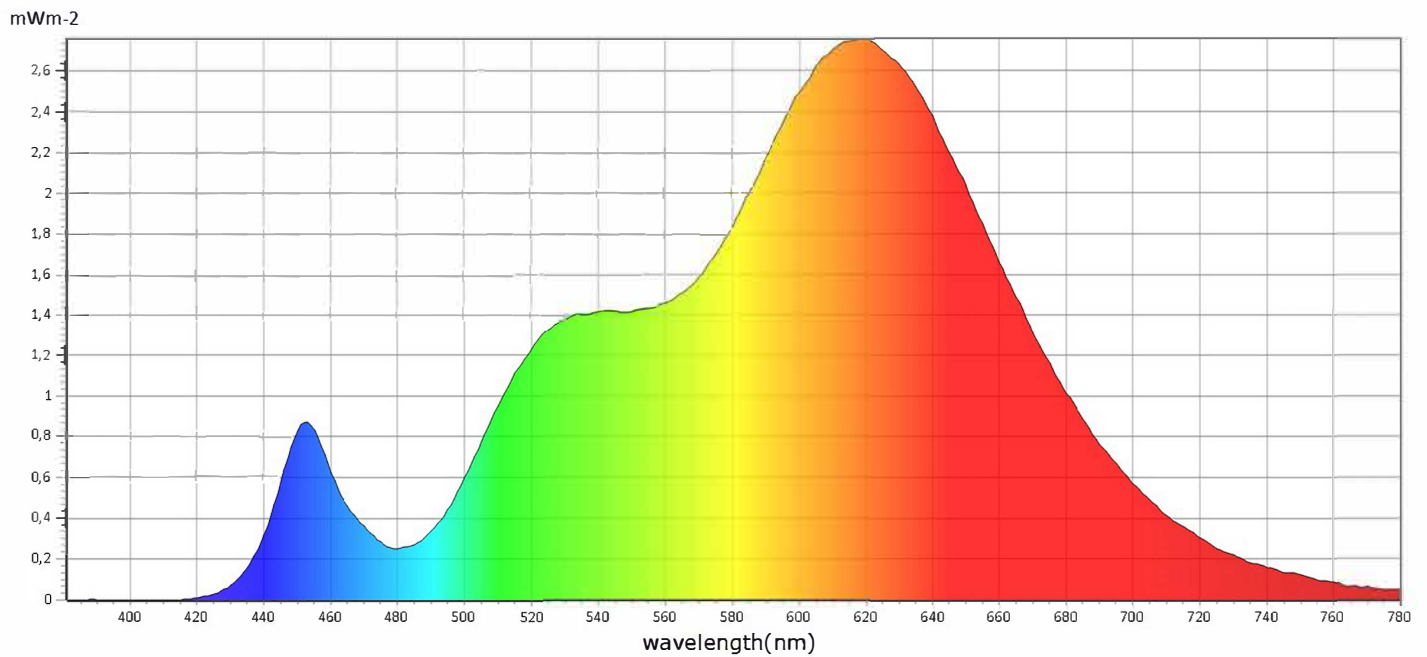

Information

User : Ledgrossisten	Measure Time :11:08:43
Model NO. : MK350S PREMIUM	Light Source :0 31250
Memo : COB LED list 2700K, 8Wm 24V, löpmeter	

BASIC

CRI	: 91,4
x	: 0,4697
y	: 0,4198
CCT	: 2636
LUX	: 119,8

Spectrum

CIE1931