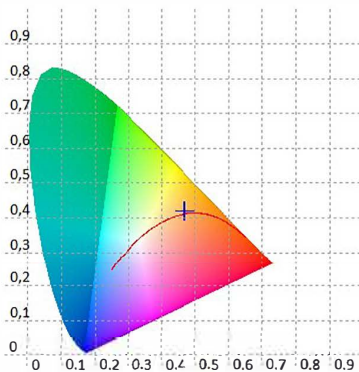

Information

User : Ledgrossisten	Measure Time :11:08:43
Model NO. : MK350S PREMIUM	Light Source :0 31250
Memo : COB LED list 2700K, 8Wm 24V, löpmeter	

BASIC

CRI	: 91,4
x	: 0,4697
y	: 0,4198
CCT	: 2636
LUX	: 119,8

Spectrum

CIE1931

CIE1976

Company: Ledgrossisten

Address: Trintegatan 1

Postcode/Town: 253 68 Helsingborg

Test location: Helsingborg

Date :2025/01/31

+46 42 - 456 91 50

Phone number