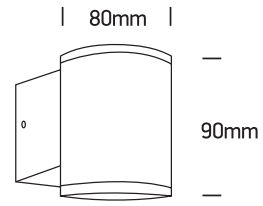

INSTALLATION MANUAL

67400A

100-240V | MR16 | GU10 | 35W | IP54 | Die cast

Warnings:

1. Make sure that the product is installed properly before connecting to electricity.
2. Do not cover the fitting.
3. Maintenance and installation should only be carried out by a professional electrician.