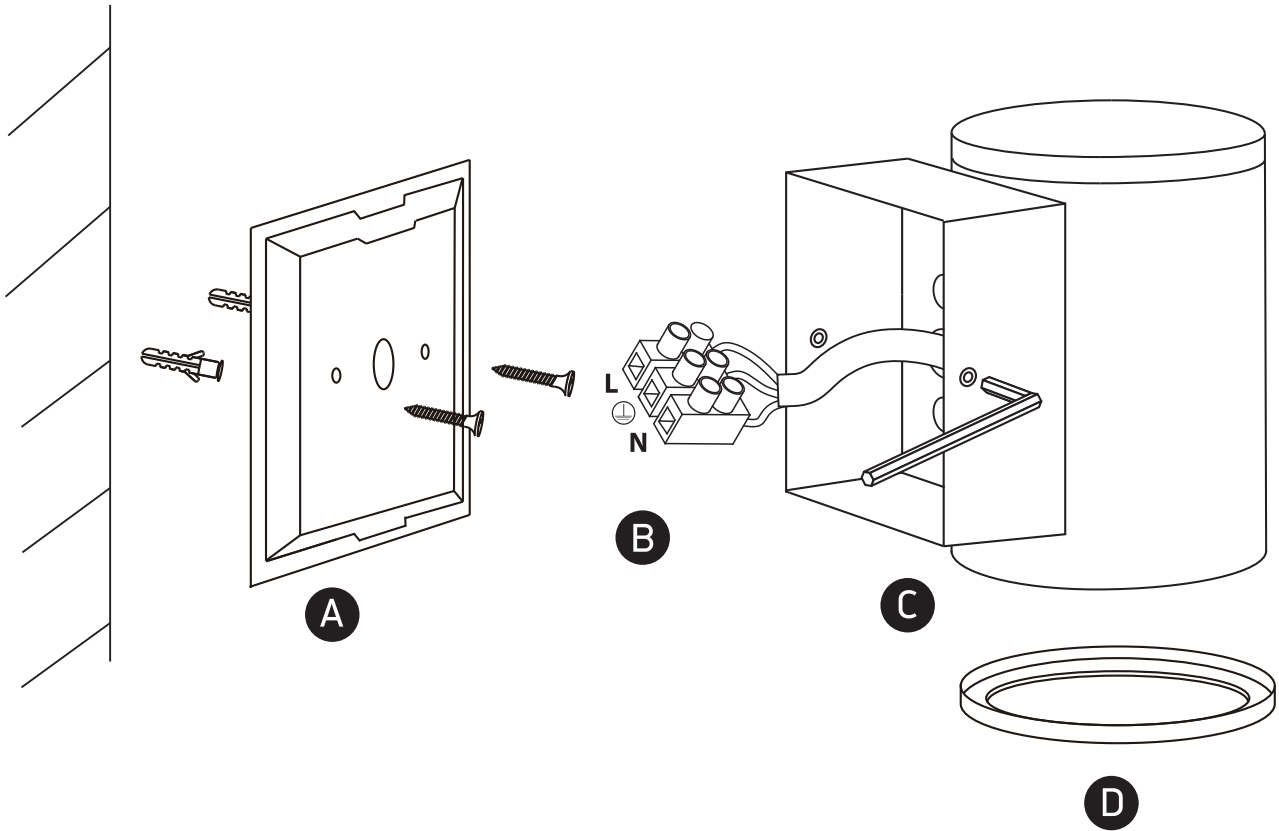

INSTALLATION MANUAL

67400A

100-240V | MR16 | GU10 | 35W | IP54 | Die cast

Warnings:

1. Make sure that the product is installed properly before connecting to electricity.
2. Do not cover the fitting.
3. Maintenance and installation should only be carried out by a professional electrician.